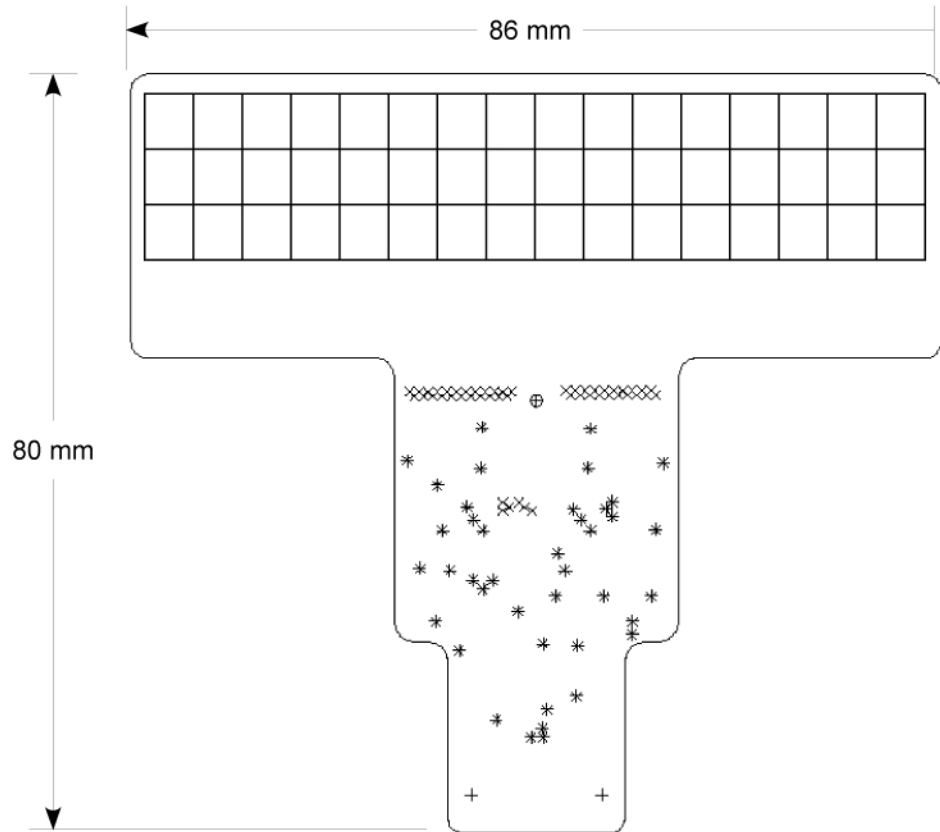

**SENSOR SPECIFICATIONS**

SENSOR TYPE	Hybrid / Industrial DigiTacts
ARRAY SIZE	3x16
SENSING ELEMENTS	48
ELEMENT SIZE	5mm x 5mm
FULL SCALE PRESSURE RANGE	5, 10, 20, 30, 50, 100psi
CABLE LENGTH	1.5m

REVISIONS			
REV	DESCRIPTION	DATE	APPV
01	INITIAL RELEASE	04/05/10	HT

UNLESS OTHERWISE SPECIFIED:  
 DIMENSIONS ARE IN MILLIMETERS  
 TOLERANCES ARE:  
 DECIMALS            ANGLES  
 .X ± 0.5                ± 1°  
 .XX ± 0.05

APPROVALS		DATE
DRAWN		
CHECKED		
ENGR		
QA		
APVD		

 Pressure Profile Systems, Inc  
 5757 Century Blvd, Suite 600  
 Los Angeles, CA 90045

TITLE  
**DigiTacts, 3x16, 5mm**

MATERIAL:  
 CONDUCTIVE CLOTH  
 FINISH  
 DO NOT SCALE DRAWING

THIRD ANGLE PROJECTION

SIZE	DWG. NO.	REV.
A	5028	01
SCALE: 1:1		SHEET 1 OF 1

THIS DOCUMENT CONTAINS INFORMATION PROPRIETARY TO PRESSURE PROFILE SYSTEMS, INC. NEITHER THIS DOCUMENT NOR ITS CONTENTS MAY BE REPRODUCED, USED OR DESCRIBED TO ANY THIRD PARTY IN WHOLE OR IN PART WITHOUT THE WRITTEN PERMISSION OF PRESSURE PROFILE SYSTEMS, INC.